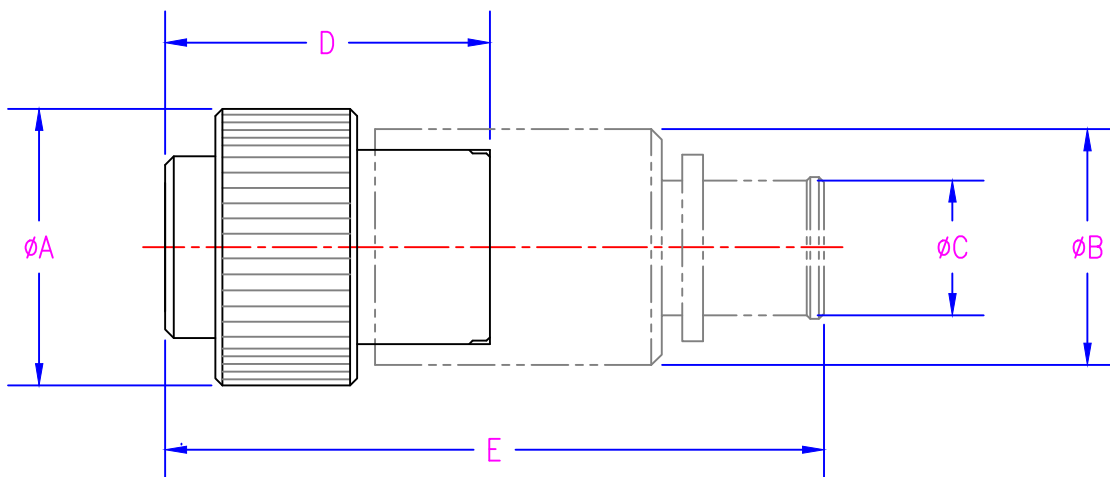

THOR ELECTRONICS of CALIFORNIA

420 WEST MARKET STREET
SALINAS, CALIFORNIA 93901

831-758-6400
831-758-0162 FAX

www.thorconnect.com
CERTIFIED TO ISO 9001:2008 AND AS9100:2009 REV. C

CABLE MOUNTED PLUG CONNECTOR THREAD-COUPLED CONNECTION SYSTEM

FACE VIEW SOCKET INSERT (PLUG)

CONNECTOR SIZE	øA	øB	øC	D	E
7-POSITION	0.612	0.490	0.220	0.840	1.370
19-POSITION	0.800	0.682	0.395	0.940	1.908
37-POSITION	0.940	0.832	0.590	0.940	1.908
55-POSITION	1.000	0.750	0.480	1.015	1.922

ALL DIMENSIONS ARE FOR REFERENCE ONLY.
ALL DIMENSIONS ARE IN INCHES.
AVAILABLE IN RIGHT ANGLE CONFIGURATION.