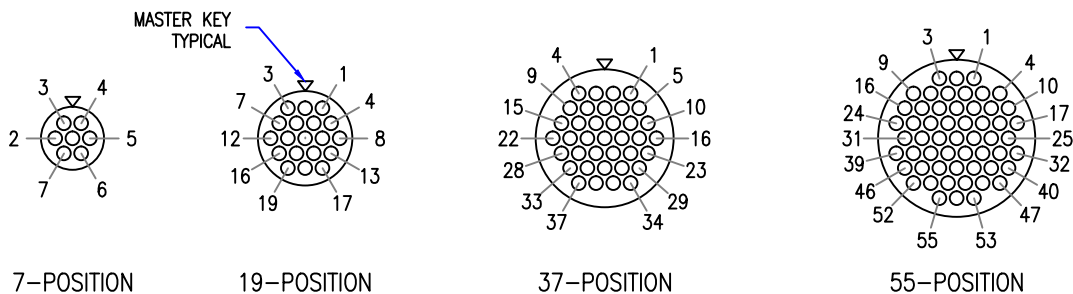

FACE VIEW SOCKET INSERT (PLUG)

CONNECTOR SIZE	øA	øB	øC	D	E
7-POSITION	0.612	0.490	0.220	0.840	1.370
19-POSITION	0.800	0.682	0.395	0.940	1.908
37-POSITION	0.940	0.832	0.590	0.940	1.908
55-POSITION	1.000	0.750	0.480	1.015	1.922

ALL DIMENSIONS ARE FOR REFERENCE ONLY.
ALL DIMENSIONS ARE IN INCHES.
AVAILABLE IN RIGHT ANGLE CONFIGURATION.